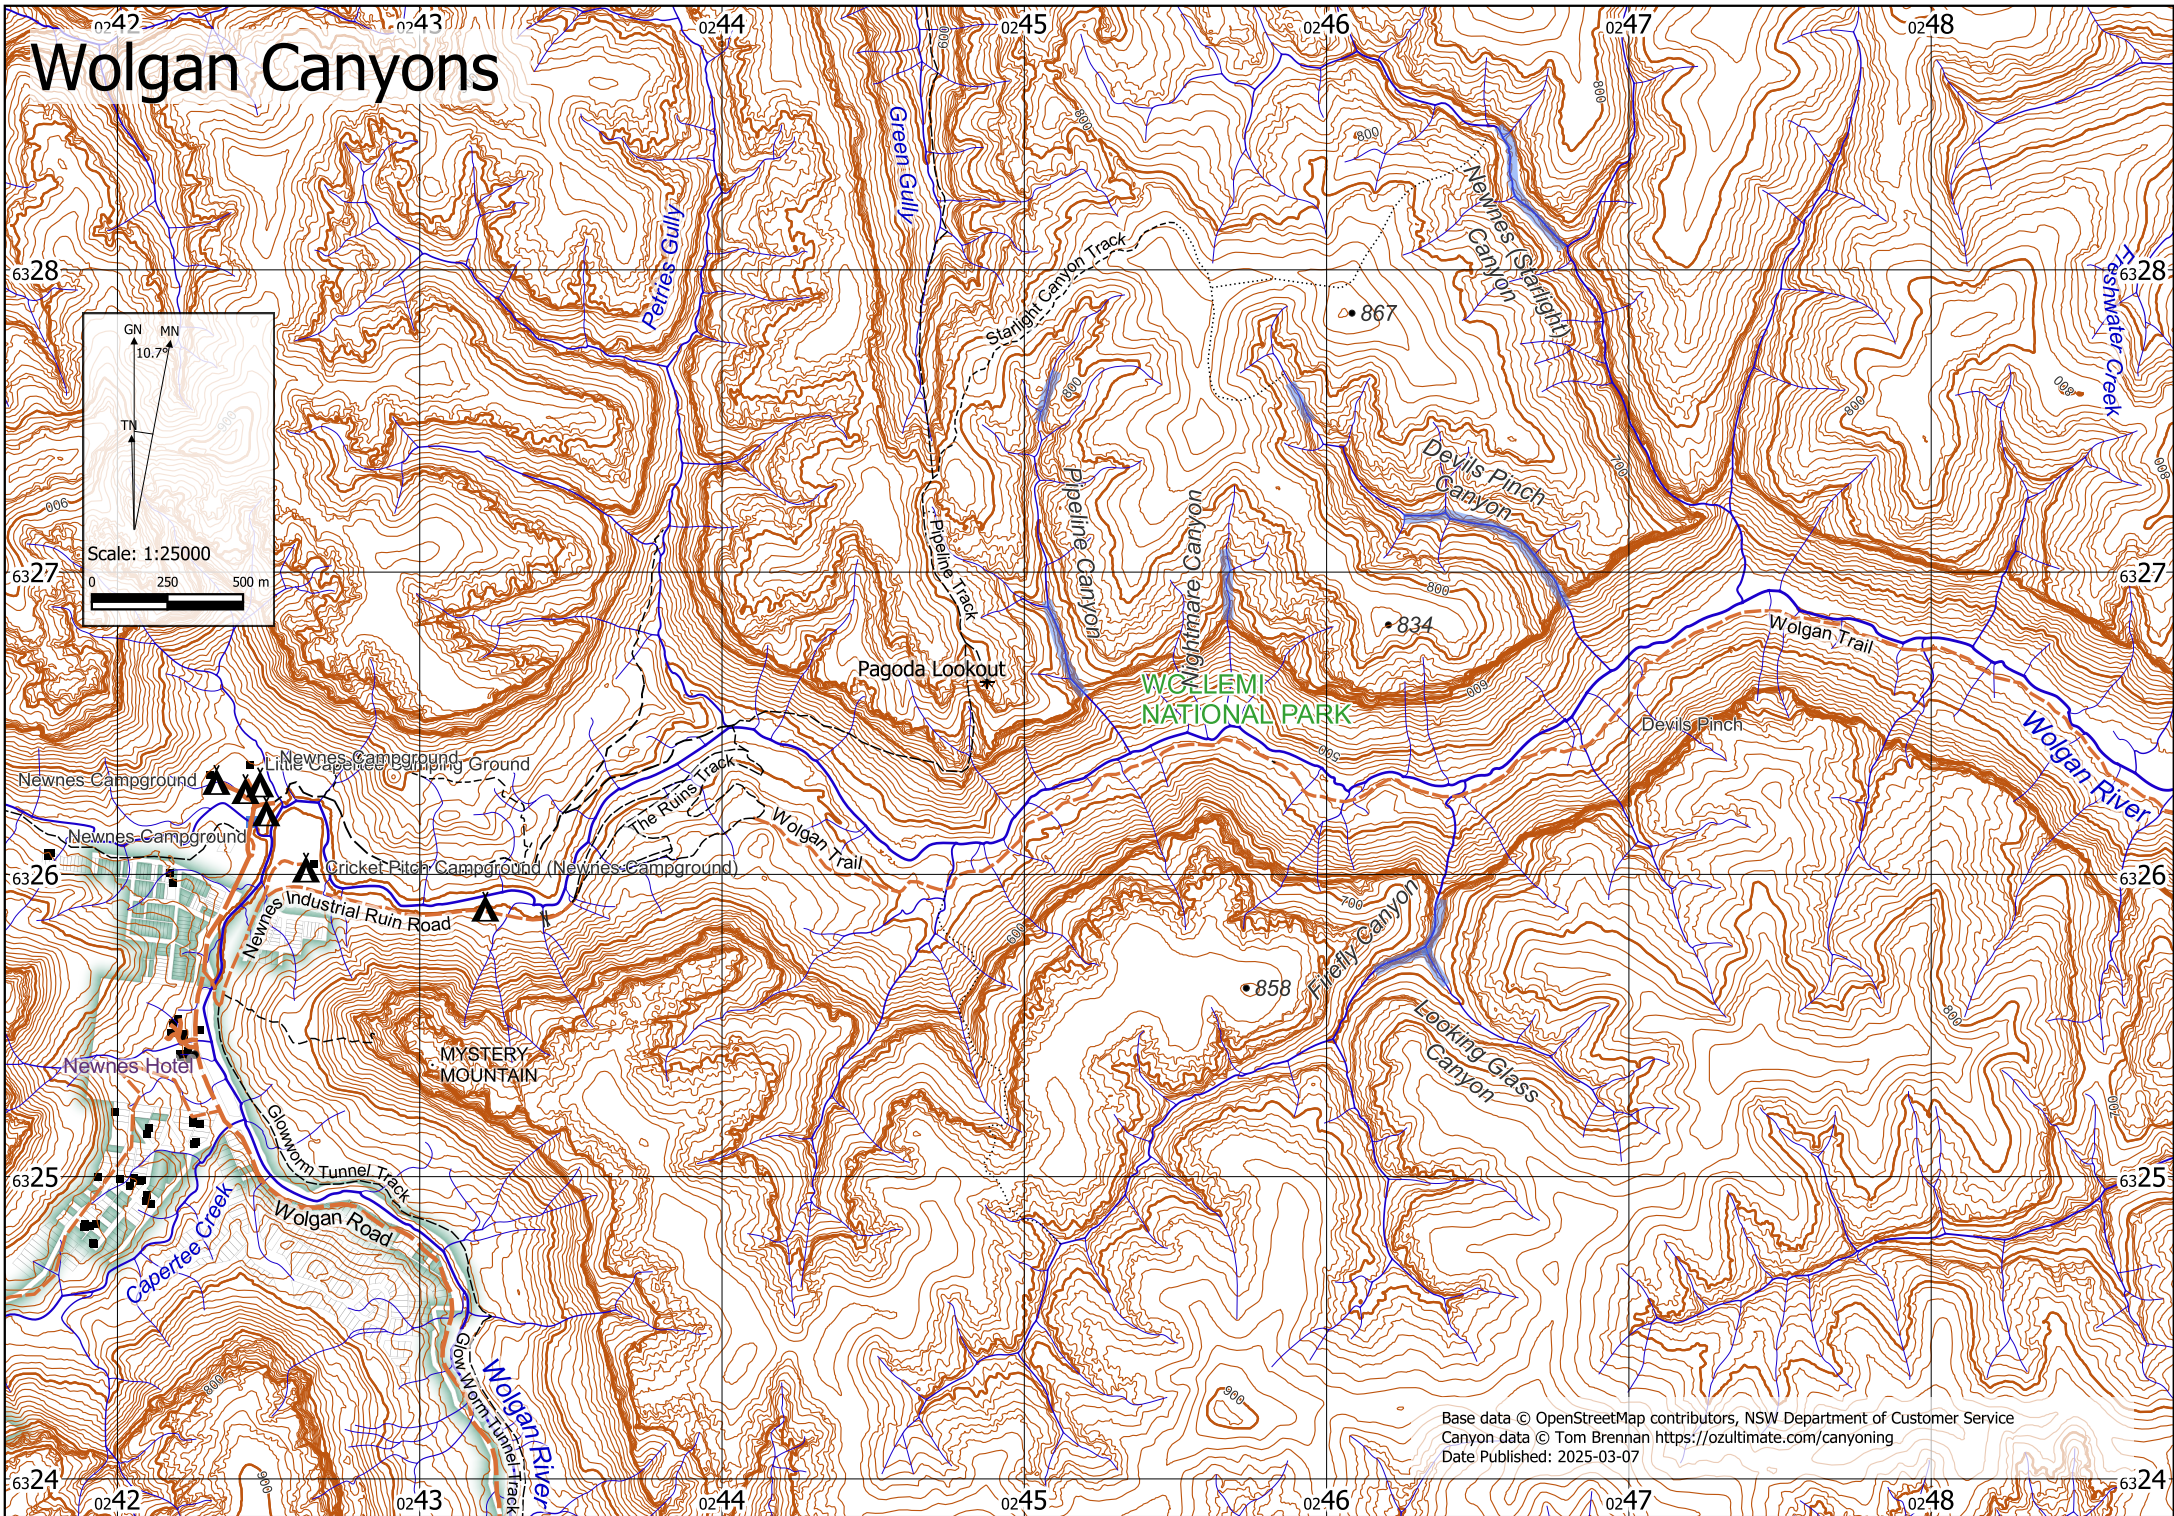

Wolgan Canyons

GN MN
10.7°
TN

Scale: 1:25000

0 250 500 m

Base data © OpenStreetMap contributors, NSW Department of Customer Service
Canyon data © Tom Brennan <https://ozultimate.com/canyoning>
Date Published: 2025-03-07